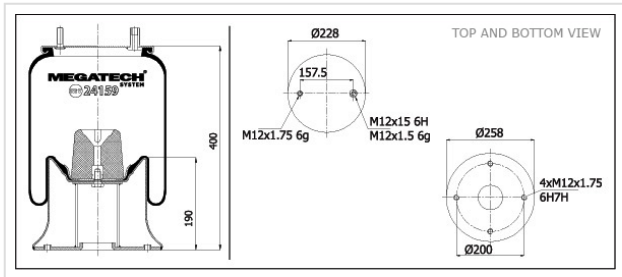

24159 K15 Air Spring With Metal Piston

24159 K15

Air Spring With Metal Piston

VEHICLE	OE
Mercedes	957 320 03 17
Mercedes	A957 320 0317