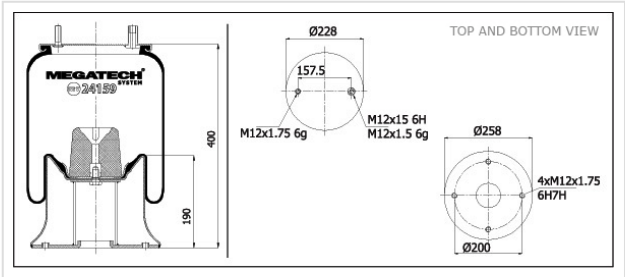

24159 K15 Air Spring With Metal Piston

24159 K15

Air Spring With Metal Piston

VEHICLE	OE
Mercedes	957 320 03 17
Mercedes	A957 320 0317