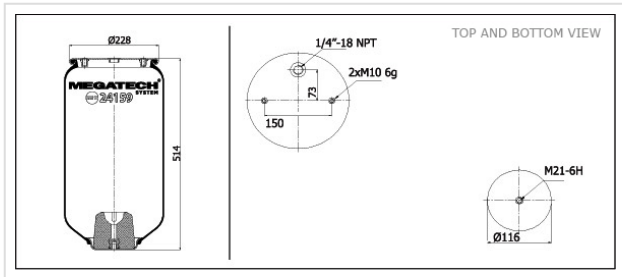

# 24159 P12 Air Spring With Top Plate