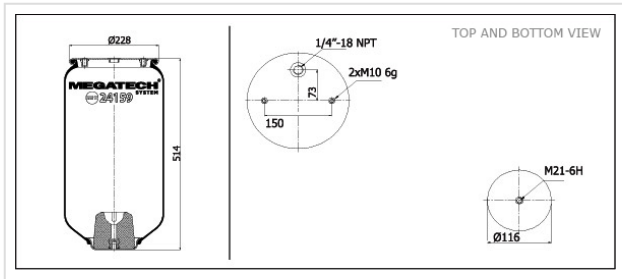

24159 P12 Air Spring With Top Plate

24159 P12

Air Spring With Top Plate

VEHICLE

Mercedes

OE

942 320 44 21