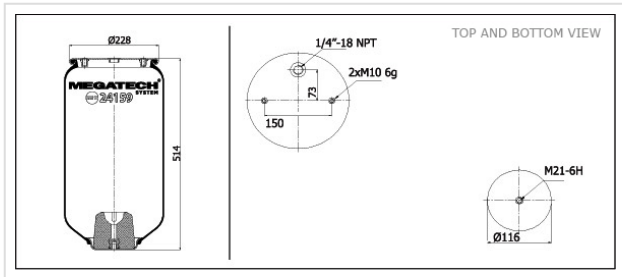

24159 P12 Air Spring With Top Plate

24159 P12

Air Spring With Top Plate

VEHICLE

Mercedes

OE

942 320 44 21