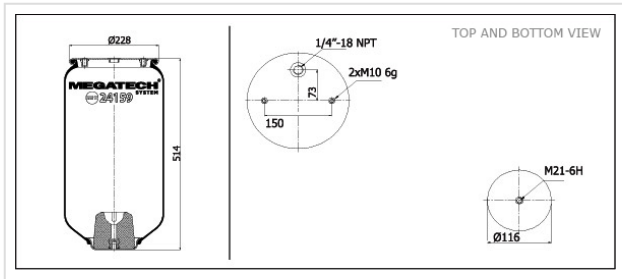

24159 P12 Air Spring With Top Plate

24159 P12

Air Spring With Top Plate

VEHICLE

OE

Mercedes

942 320 44 21