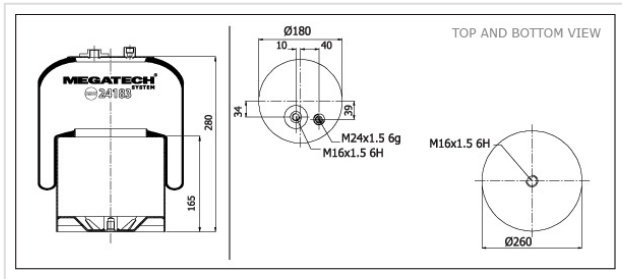

24183K24/K21 Air Spring With Metal Piston

24183K24/K21

Air Spring With Metal Piston

VEHICLE	OE
Mercedes	9423202321
Mercedes	9423201421
Mercedes	3753200021
Mercedes	9423201321
Mercedes	9423206921