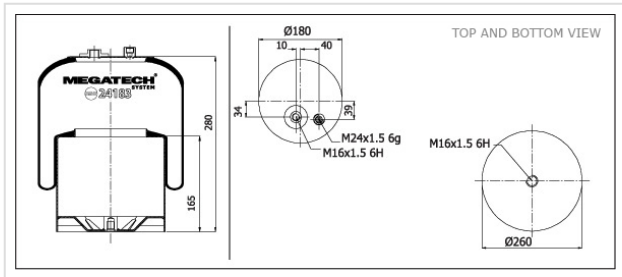

24183K24/K21 Air Spring With Metal Piston

24183K24/K21

Air Spring With Metal Piston

VEHICLE	OE
Mercedes	9423202321
Mercedes	9423201421
Mercedes	3753200021
Mercedes	9423201321
Mercedes	9423206921