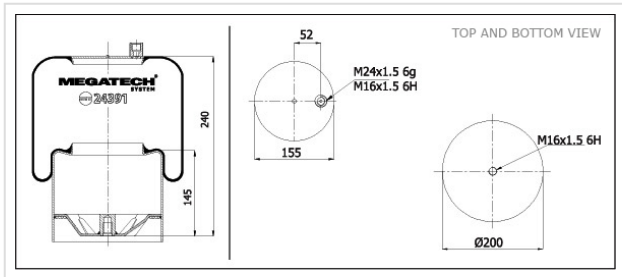

24391 K21 Air Spring With Metal Piston

24391 K21

Air Spring With Metal Piston

VEHICLE	OE
Weweler	Ub063 18 F
Schmitz	16512
Mercedes	A 942 320 5321