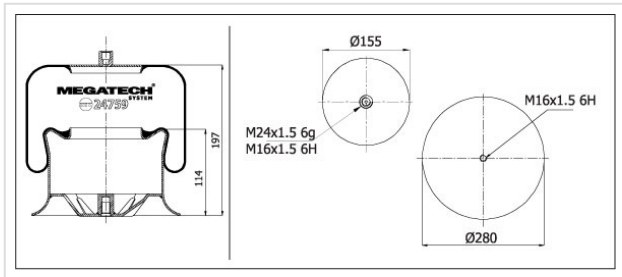

24759 K21 Air Spring With Metal Piston

24759 K21

Air Spring With Metal Piston

VEHICLE	OE
Iveco	445.6111
DC	3633280001
Rvi	5.000819517
Man	81.43601.0075
Man	81.43601.0061