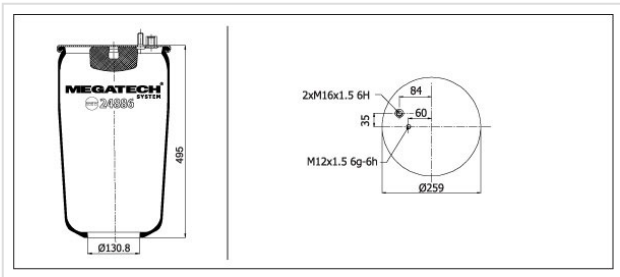

24886 P01 Air Spring With Top Plate

24886 P01

Air Spring With Top Plate

VEHICLE

OE

Daf

.