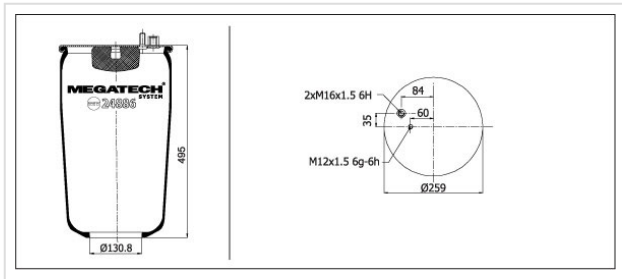

24886 P01 Air Spring With Top Plate

24886 P01

Air Spring With Top Plate

VEHICLE

OE

Daf

.