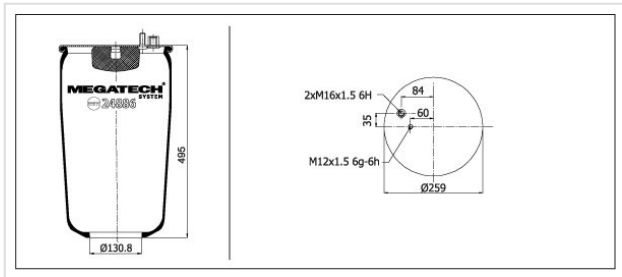

24886 P01 Air Spring With Top Plate

24886 P01

Air Spring With Top Plate

VEHICLE

OE

Daf

.