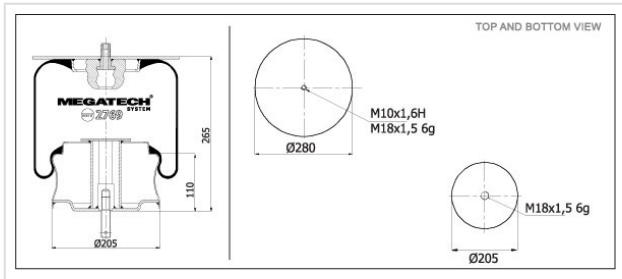

# 2769 K Air Spring With Metal Piston

**2769 K**

**Air Spring With Metal Piston**

**VEHICLE**

**OE**