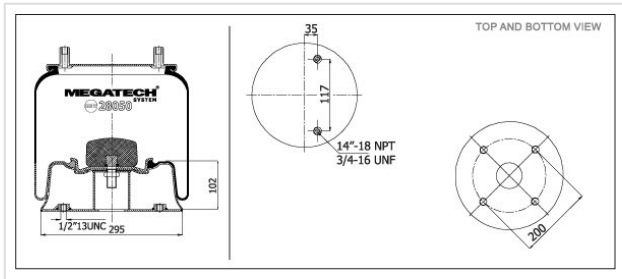

# 28050 K Air Spring With Metal Piston

**28050 K**

**Air Spring With Metal Piston**

**VEHICLE**

**OE**