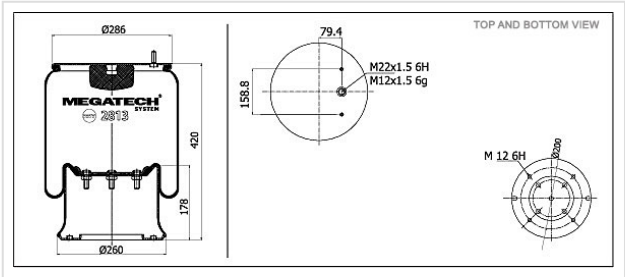

# 2813 K18 Air Spring With Metal Piston

## 2813 K18

Air Spring With Metal Piston

**VEHICLE**

**OE**

Mercedes

.