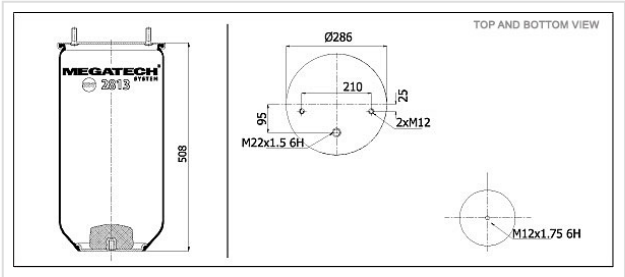

2813 P1 Air Spring With Top Plate

2813 P1

Air Spring With Top Plate

VEHICLE

OE