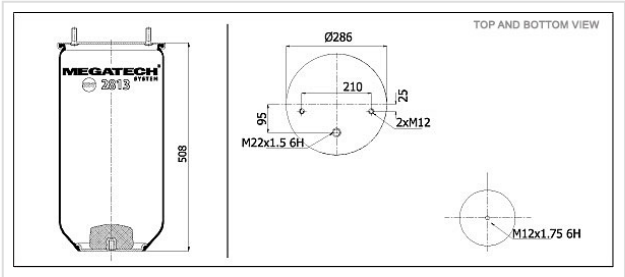

# 2813 P1 Air Spring With Top Plate

## 2813 P1

Air Spring With Top Plate

VEHICLE

OE