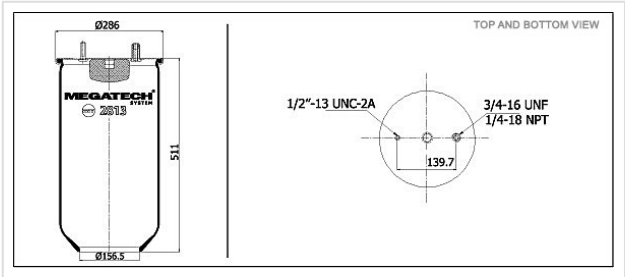

2813 P15 Air Spring With Top Plate

2813 P15

Air Spring With Top Plate

VEHICLE

OE