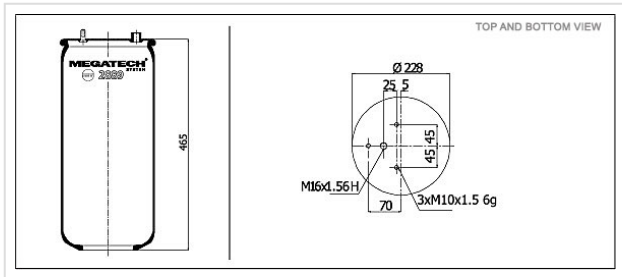

2889 P Air Spring With Top Plate

2889 P

Air Spring With Top Plate

VEHICLE

OE