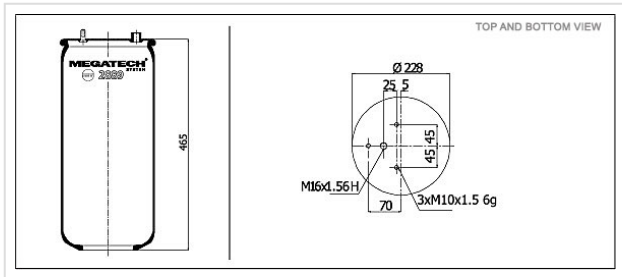

# 2889 P Air Spring With Top Plate

**2889 P**

**Air Spring With Top Plate**

**VEHICLE**

**OE**