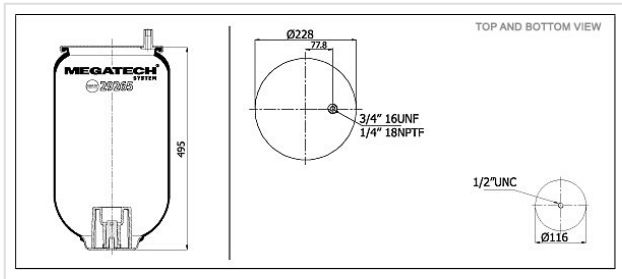

29265 P Air Spring With Top Plate

29265 P

Air Spring With Top Plate

VEHICLE

OE