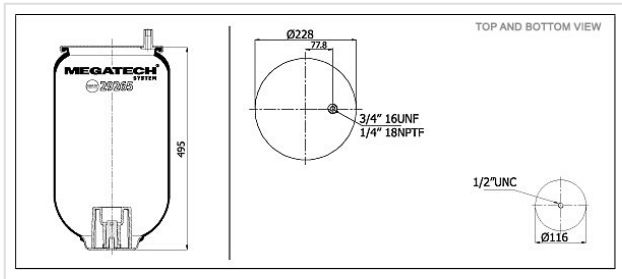

# 29265 P Air Spring With Top Plate

**29265 P**

**Air Spring With Top Plate**

**VEHICLE**

**OE**