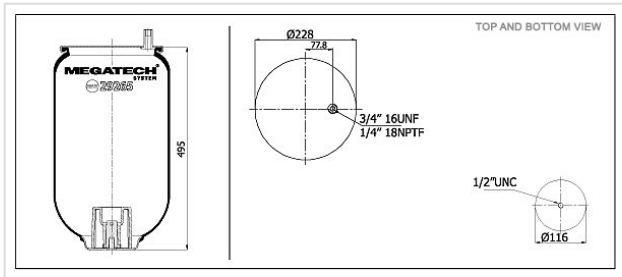

29265 P Air Spring With Top Plate

29265 P

Air Spring With Top Plate

VEHICLE

OE