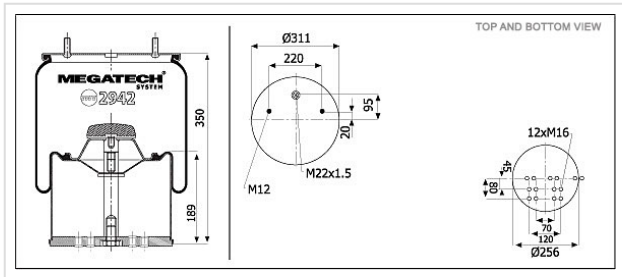

2942 K1 Air Spring With Metal Piston

2942 K1

Air Spring With Metal Piston

VEHICLE

OE

Bpw

05.429.41.690