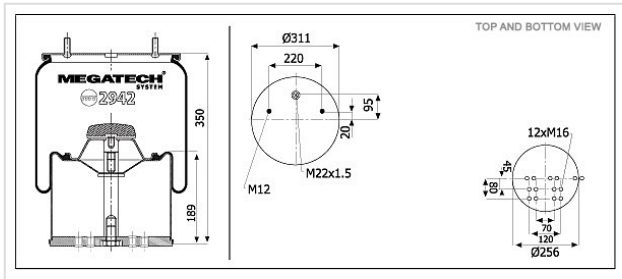

2942 K1 Air Spring With Metal Piston

2942 K1

Air Spring With Metal Piston

VEHICLE

OE

Bpw

05.429.41.690