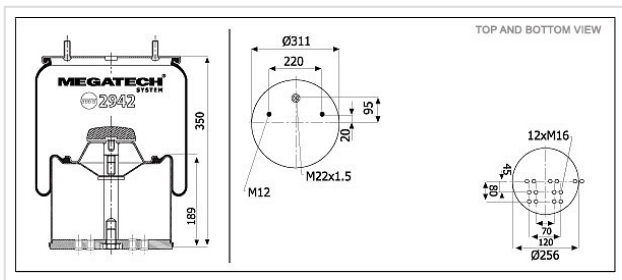

## 2942 K1

Air Spring With Metal Piston

**VEHICLE**

**OE**

Bpw

05.429.41.690