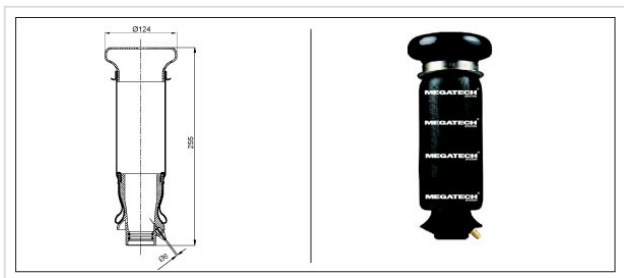

SC.202.0 Front - Rear

SC.202.0

Front - Rear

VEHICLE	OE
MONROE	CB0082
Renault	5010 092 916E
Sachs	557001
MONROE	CB0067
Scania	1349840