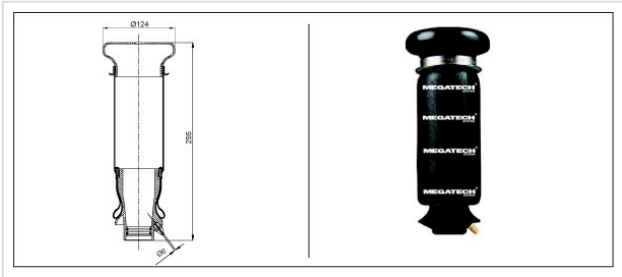

SC.202.0 Front - Rear

SC.202.0

Front - Rear

VEHICLE	OE
MONROE	CB0082
Renault	5010 092 916E
Sachs	557001
MONROE	CB0067
Scania	1349840