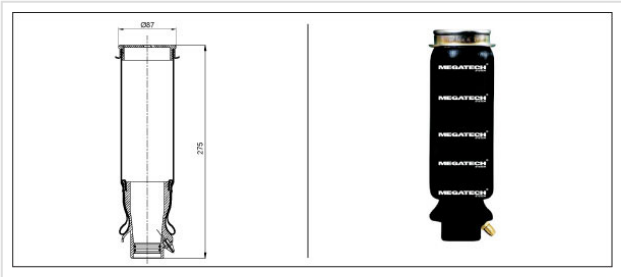

SC.302.2 CABIN AIR SPRING

SC.302.2

CABIN AIR SPRING

VEHICLE

OE

Scania

.