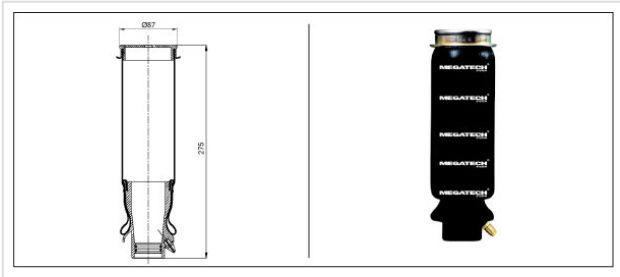

SC.302.2 CABIN AIR SPRING

SC.302.2

CABIN AIR SPRING

VEHICLE

OE

Scania

.