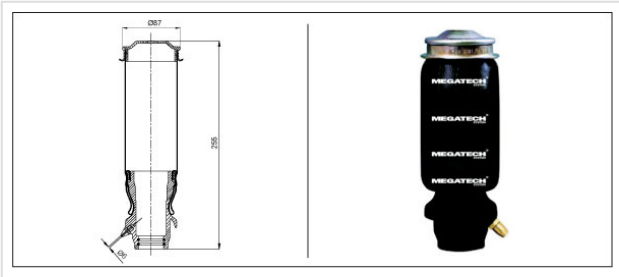

# MR.101.0 CABIN AIR SPRING

---

**MR.101.0**

**CABIN AIR SPRING**

**VEHICLE**

**OE**

Man

81.43600.6040

MONROE

CB0074