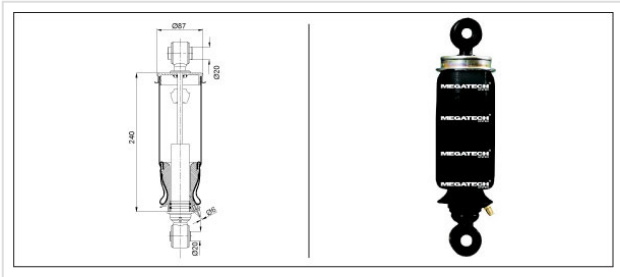

IV.103.2A CABIN AIR SPRING

IV.103.2A

CABIN AIR SPRING

REAR

VEHICLE

OE

Arvinmeritor

908322986