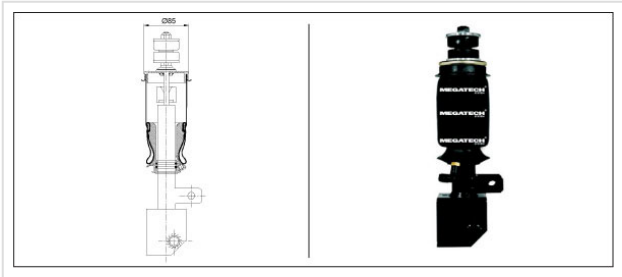

# RN.203.2A CABIN AIR SPRING

---

**RN.203.2A**

**CABIN AIR SPRING**

<b>VEHICLE</b>	<b>OE</b>
MONROE	CB0070
MONROE	69849
Renault	5010228849