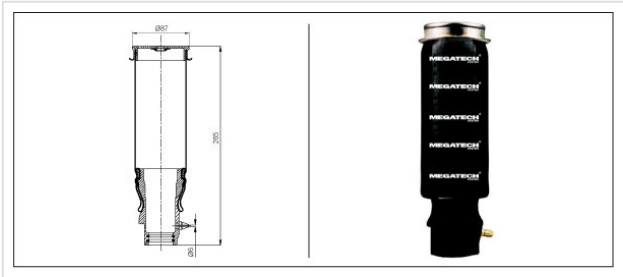

VL.103.2 CABIN AIR SPRING

VL.103.2

CABIN AIR SPRING

VOLVO FH12-FH16 REAR

VEHICLE

OE