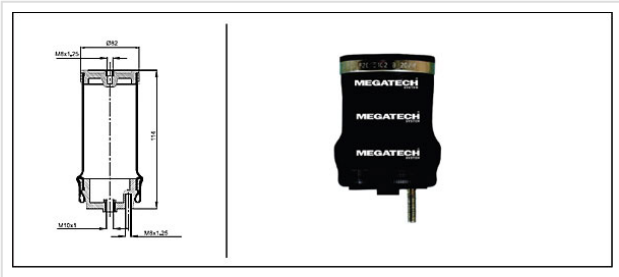

RN.102.0.SZ CABIN AIR SPRING

RN.102.0.SZ

CABIN AIR SPRING

VEHICLE

OE

MONROE

CB0082

Renault