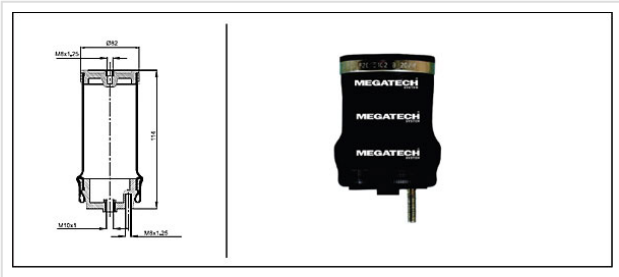

# RN.102.0.SZ CABIN AIR SPRING

---

**RN.102.0.SZ**

**CABIN AIR SPRING**

**VEHICLE**

**OE**

MONROE

CB0082