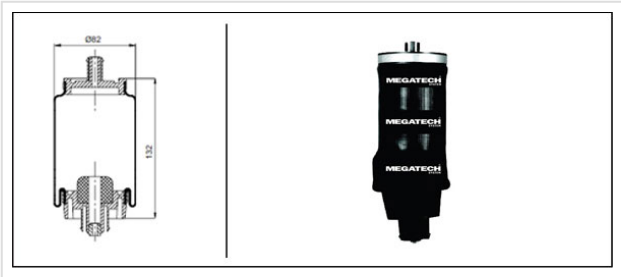

FR.351.01 CABIN AIR SPRING

FR.351.01

CABIN AIR SPRING

VEHICLE

OE

Mercedes

A942 3202721

Daf