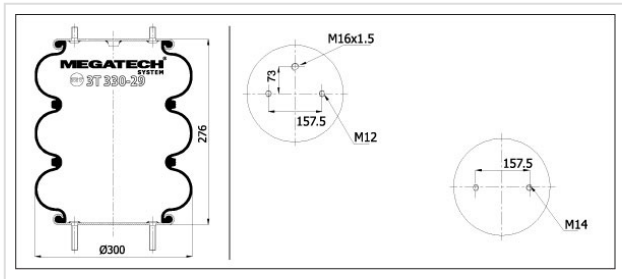

3T 330-29 MP0 TRIPPLE CONVOLUTED

3T 330-29 MP0

TRIPPLE CONVOLUTED

VEHICLE	OE
Mercedes	A 942 320 2721
Mercedes	A 942 320 7321