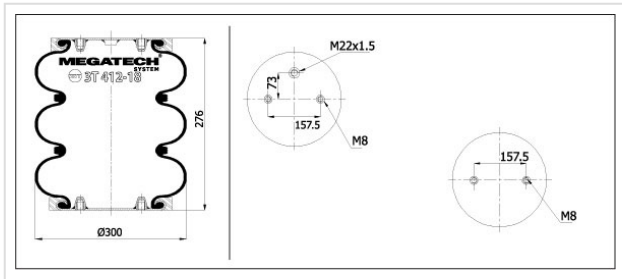

3T 412-18 MP0 TRIPPLE CONVOLUTED

3T 412-18 MP0

TRIPPLE CONVOLUTED

VEHICLE

OE

Evo

A 629 320 00 25