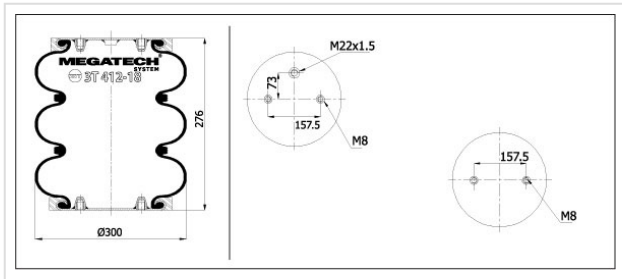

# 3T 412-18 MP0 TRIPPLE CONVOLUTED

**3T 412-18 MP0**

**TRIPPLE CONVOLUTED**

**VEHICLE**

**OE**

Evo

A 629 320 00 25