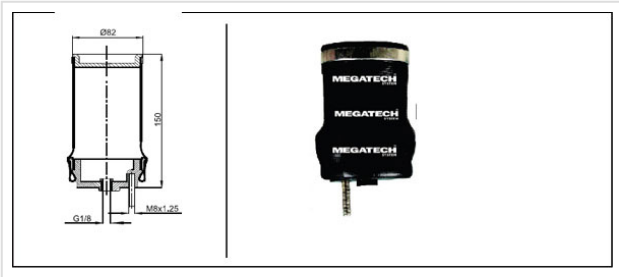

ST.101.2.SZ Tripple Convoluted

ST.101.2.SZ

Tripple Convoluted

VEHICLE

OE

Volvo

20554762

Volvo