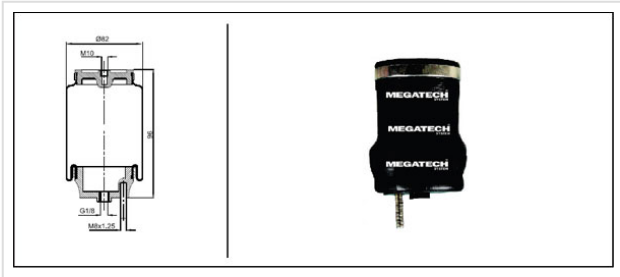

ST 101.3 SZ Tripple Convoluted

ST 101.3 SZ

Tripple Convoluted

VEHICLE	OE
DC	9743200117
DC	9743200017