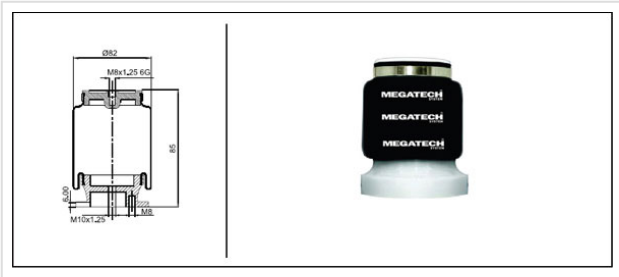

ST.101.4 SZ Tripple Convoluted

ST.101.4 SZ

Tripple Convoluted

VEHICLE

OE

DC

9423204521