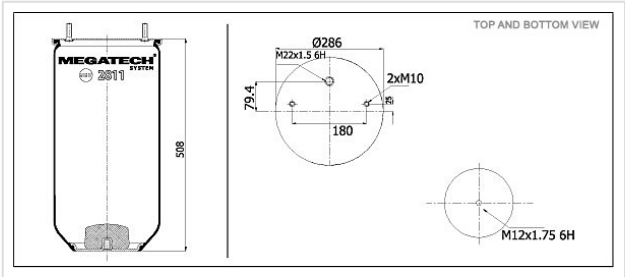

2811 P4 Air Spring With Top Plate

2811 P4

Air Spring With Top Plate

VEHICLE

OE