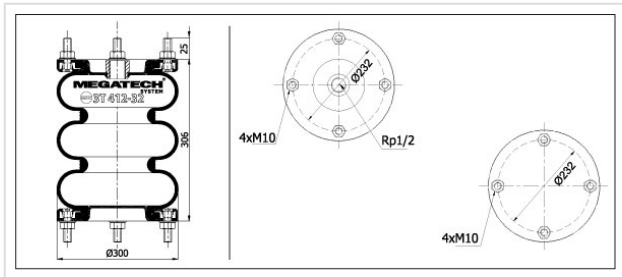

3T 412-32 MP0 Tripple Convoluted

3T 412-32 MP0

Tripple Convoluted

VEHICLE

OE

Man

81.43600.6041