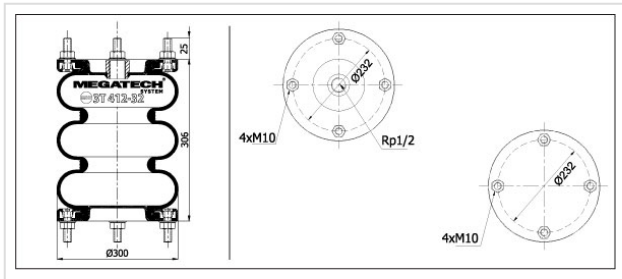

3T 412-32 MP0 Tripple Convoluted

3T 412-32 MP0

Tripple Convoluted

VEHICLE

OE

Man

81.43600.6041