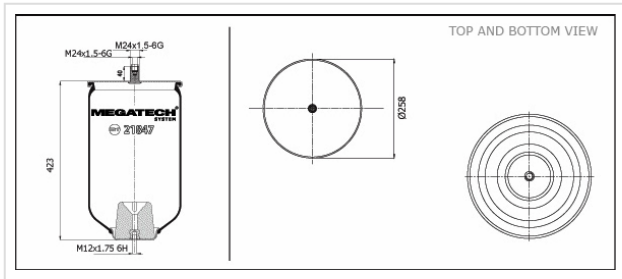

21847 P Air Spring With Top Plate

21847 P

Air Spring With Top Plate

VEHICLE

OE

Mercedes

9423205921S