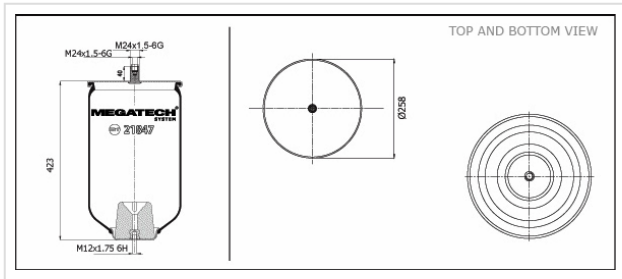

# 21847 P Air Spring With Top Plate

**21847 P**

**Air Spring With Top Plate**

**VEHICLE**

**OE**

Mercedes

9423205921S