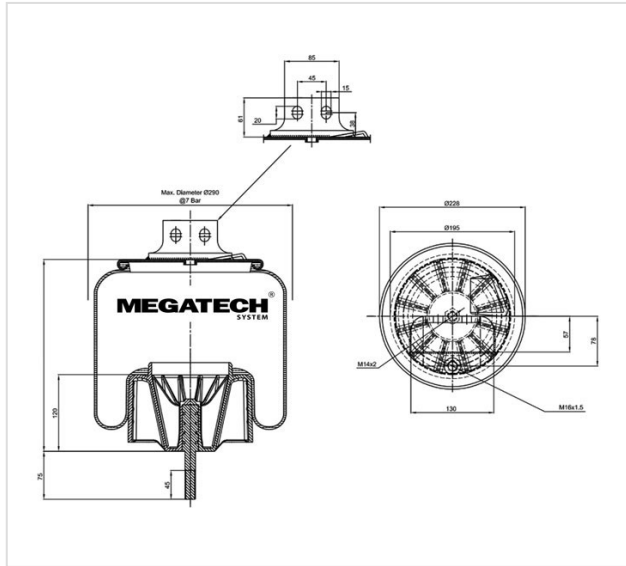

227023 KP03 AIR SPRINGS WITH PLASTIC PISTON

227023 KP03

AIR SPRINGS WITH PLASTIC PISTON

VEHICLE	OE
Iveco	41270462
Iveco	5 0004 2583
IVECO	500041356