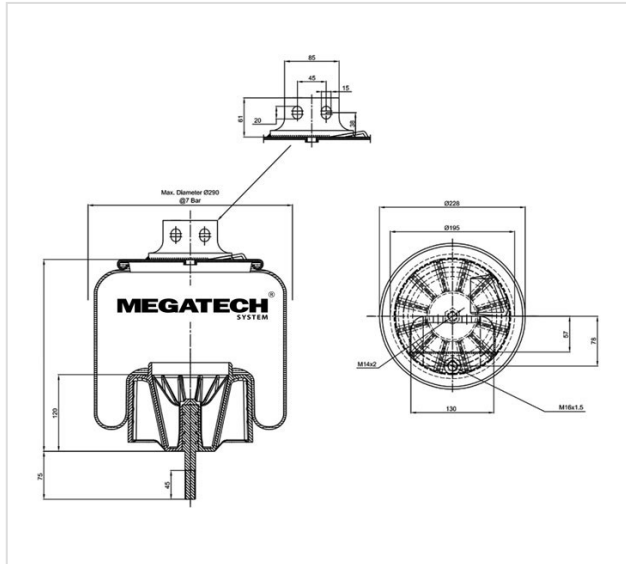

227023 KP03 AIR SPRINGS WITH PLASTIC PISTON

227023 KP03

AIR SPRINGS WITH PLASTIC PISTON

VEHICLE	OE
Iveco	41270462
Iveco	5 0004 2583
IVECO	500041356