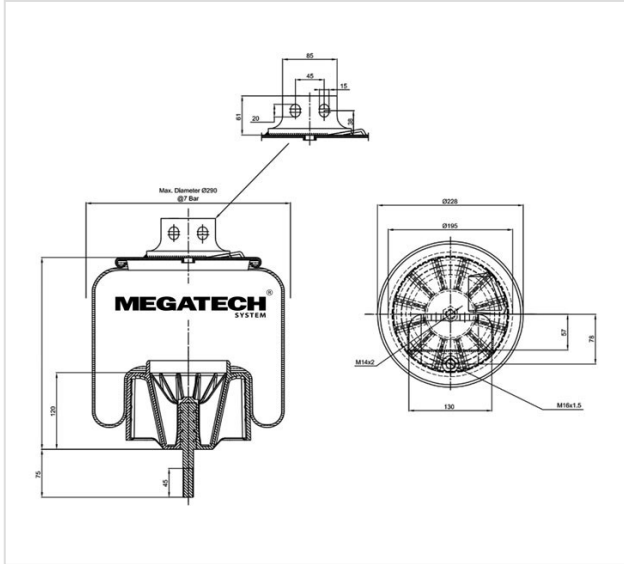

227023 KP03 AIR SPRINGS WITH PLASTIC PISTON

227023 KP03

AIR SPRINGS WITH PLASTIC PISTON

VEHICLE	OE
Iveco	41270462
Iveco	5 0004 2583
IVECO	500041356