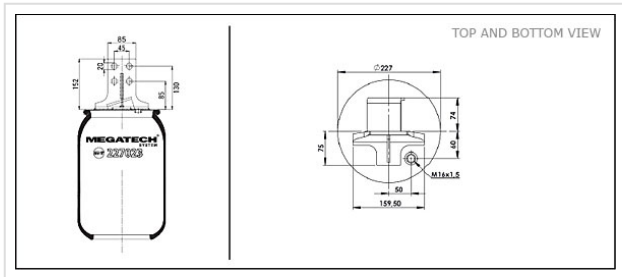

227023 P01 Air Spring With Top Plate

227023 P01

Air Spring With Top Plate

VEHICLE	OE
IRIS	5.000.785.792S
SNVI	5.000.785.792
SNVI	5.000.786.641
Iveco	42559768