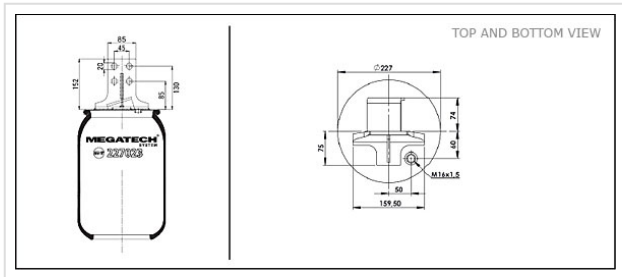

# 227023 P01 Air Spring With Top Plate

**227023 P01**

**Air Spring With Top Plate**

<b>VEHICLE</b>	<b>OE</b>
IRIS	5.000.785.792S
SNVI	5.000.785.792
SNVI	5.000.786.641
Iveco	42559768