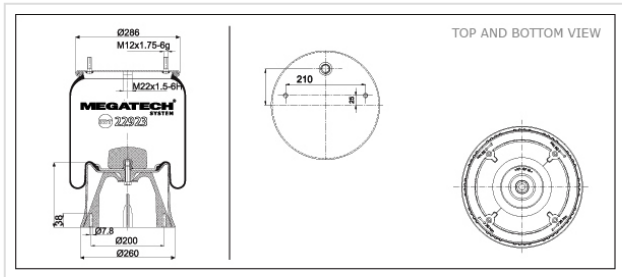

22923 P Air Spring With Top Plate

22923 P

Air Spring With Top Plate

VEHICLE	OE
ZORZI	1006552
Smb	0JB0129001
Fruehauf	M001464
Saf	2923V , 3.229.0028.00