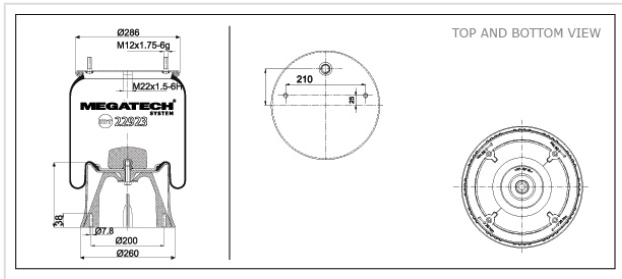

22923 P Air Spring With Top Plate

22923 P

Air Spring With Top Plate

VEHICLE	OE
ZORZI	1006552
Smb	0JB0129001
Fruehauf	M001464
Saf	2923V , 3.229.0028.00