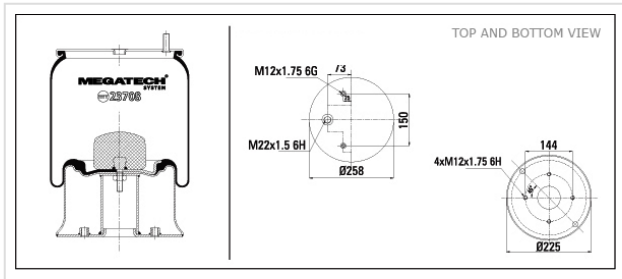

23708 K Air Spring With Metal Piston

23708 K

Air Spring With Metal Piston

VEHICLE	OE
Fruehauf	M060924
Fruehauf	UJB06
Fruehauf	UJB0975
ACERBI	441901
Hendrickson	QE 100004