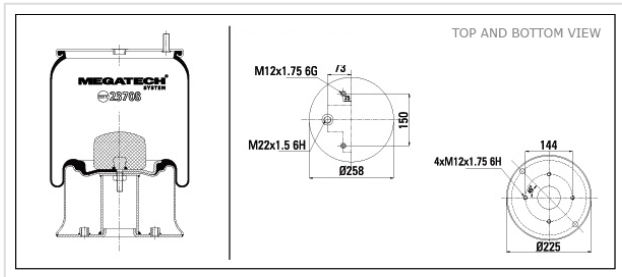

23708 K Air Spring With Metal Piston

23708 K

Air Spring With Metal Piston

VEHICLE	OE
Fruehauf	M060924
Fruehauf	UJB06
Fruehauf	UJB0975
ACERBI	441901
Hendrickson	QE 100004