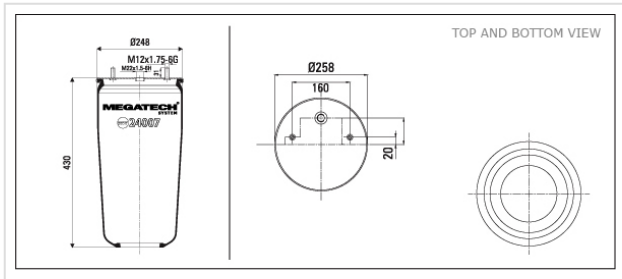

24007 P01 Air Spring With Top Plate

24007 P01

Air Spring With Top Plate

VEHICLE

OE

Fruehauf

M078580

Neway