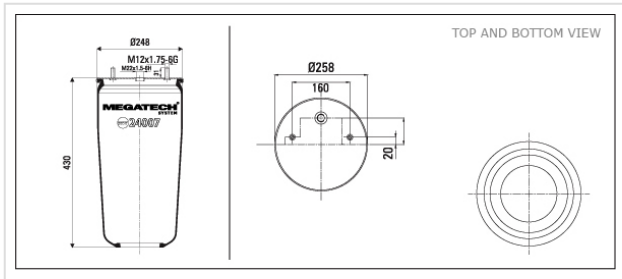

24007 P01 Air Spring With Top Plate

24007 P01

Air Spring With Top Plate

VEHICLE	OE
Fruehauf	M078580
Neway	90557233
Gigant	166 271
Gigant	247 104