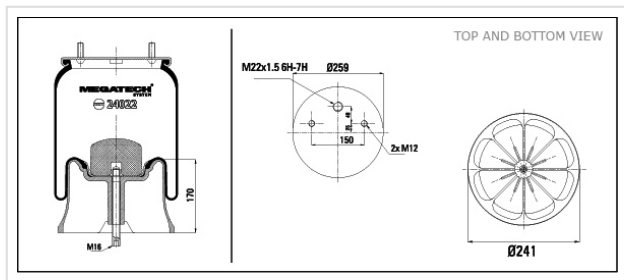

24022 K P06 Air Spring With Plastic Piston

24022 K P06

Air Spring With Plastic Piston

VEHICLE	OE
Evo	A699 328 01 01
Optare	R5800001
Saf	3.229.0038.00
Saf	2621 V