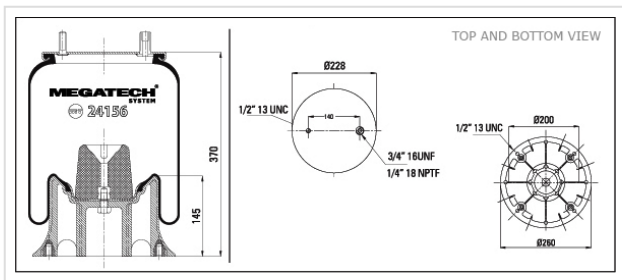

24156 K P41 Air Spring With Plastic Piston

24156 K P41

Air Spring With Plastic Piston

VEHICLE	OE
Mercedes	006 323 3700
Mercedes	005 323 9500
Mercedes	006 323 6100