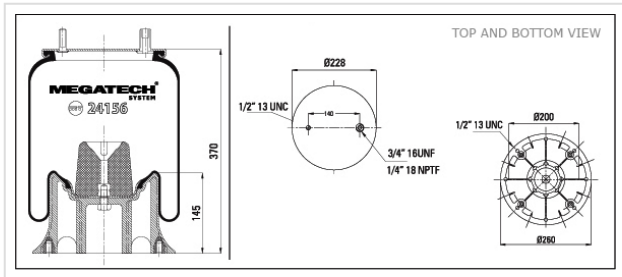

24156 K P41 Air Spring With Plastic Piston

24156 K P41

Air Spring With Plastic Piston

VEHICLE	OE
Mercedes	006 323 3700
Mercedes	005 323 9500
Mercedes	006 323 6100