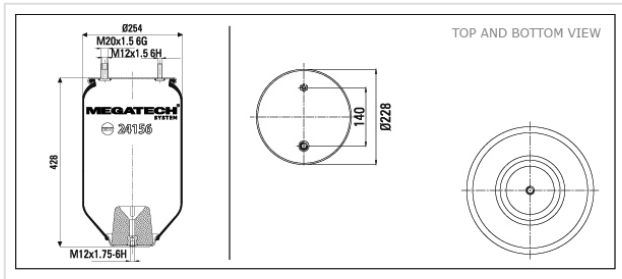

# 24156 P06 Air Spring With Top Plate

## 24156 P06

Air Spring With Top Plate

VEHICLE	OE
Mercedes	005 326 57 00
Mercedes	006 326 67 00
Mercedes	005 326 58 00
Mercedes	005 326 59 00