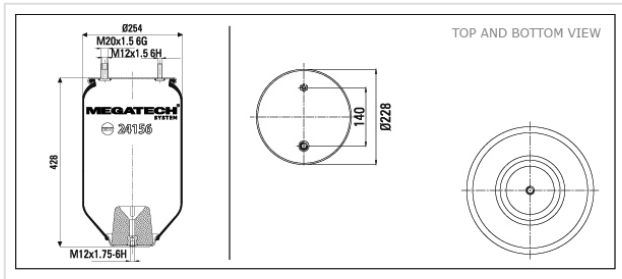

24156 P06 Air Spring With Top Plate

24156 P06

Air Spring With Top Plate

VEHICLE	OE
Mercedes	005 326 57 00
Mercedes	006 326 67 00
Mercedes	005 326 58 00
Mercedes	005 326 59 00