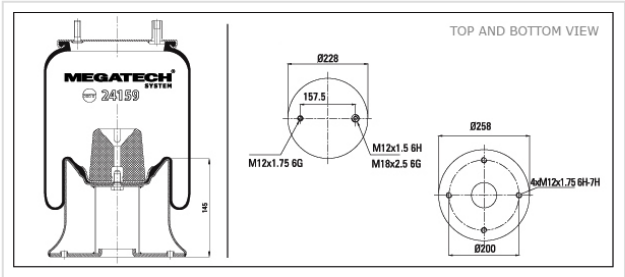

24159 K29 Air Spring With Metal Piston

24159 K29

Air Spring With Metal Piston

VEHICLE

OE