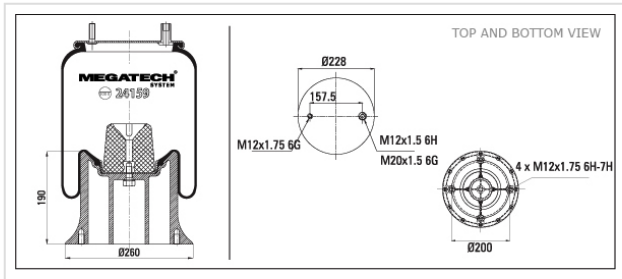

24159 K AL06 ALUMINIUM PISTON

24159 K AL06

ALUMINIUM PISTON

VEHICLE

OE