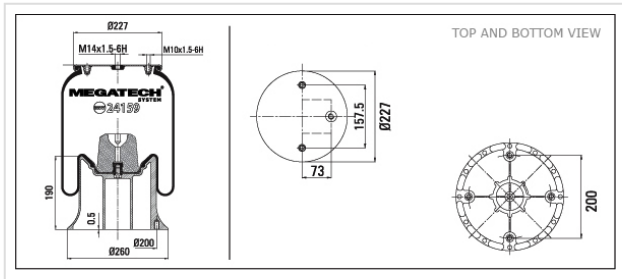

24159 K AL07 ALUMINIUM PISTON

24159 K AL07

ALUMINIUM PISTON

VEHICLE

OE

Mercedes

0

Scania