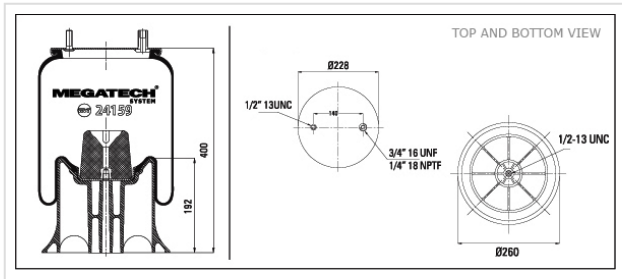

24159 K AL11 ALUMINIUM PISTON

24159 K AL11

ALUMINIUM PISTON

VEHICLE

OE

Hendrickson

S-4375