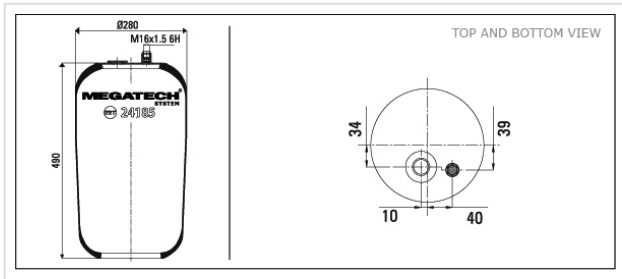

# 24185 P01 Air Spring With Top Plate