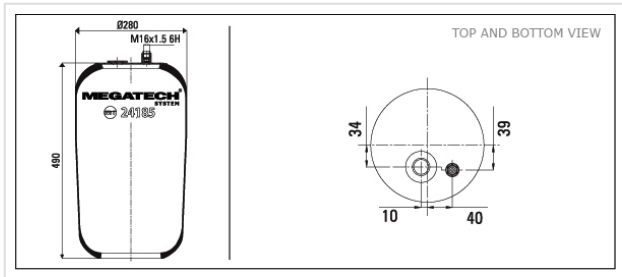

# 24185 P01 Air Spring With Top Plate