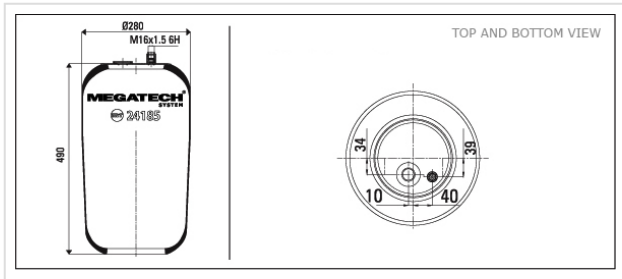

# 24185 P02 Air Spring With Top Plate