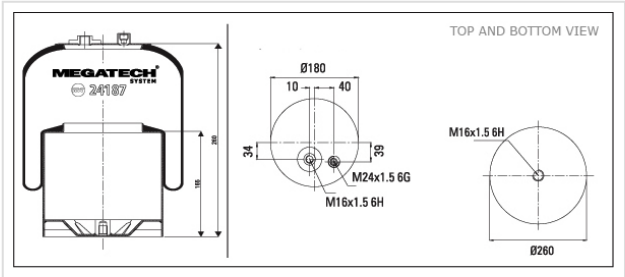

24187 K22 Air Spring With Metal Piston

24187 K22

Air Spring With Metal Piston

VEHICLE

Mercedes

OE

A942 3202721