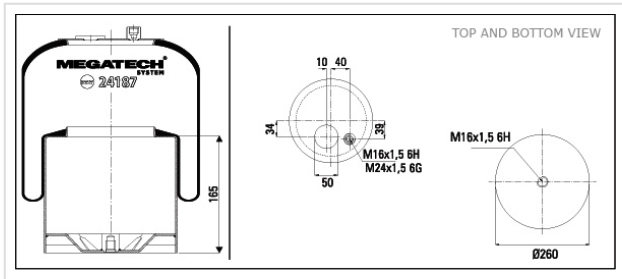

24187 K23 Air Spring With Metal Piston

24187 K23

Air Spring With Metal Piston

VEHICLE	OE
Mercedes	A 942 320 2621
Mercedes	A 942 320 7221