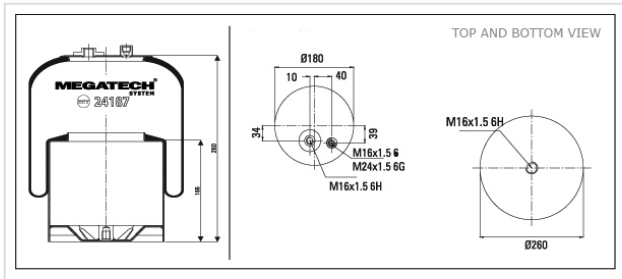

24187 K24 Air Spring With Metal Piston

24187 K24

Air Spring With Metal Piston

VEHICLE	OE
Volvo	319 8849
Volvo	3986315
Mercedes	A 942 320 2721
Mercedes	A 942 320 7321