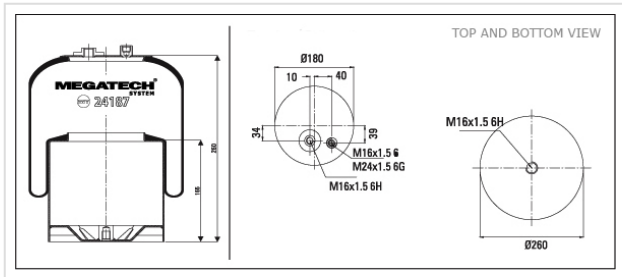

24187 K24 Air Spring With Metal Piston

24187 K24

Air Spring With Metal Piston

VEHICLE	OE
Volvo	319 8849
Volvo	3986315
Mercedes	A 942 320 2721
Mercedes	A 942 320 7321