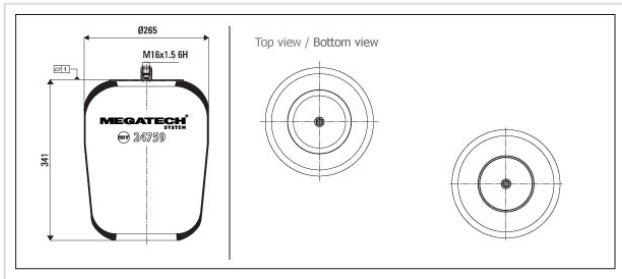

# 24759 P01 Air Spring With Top Plate