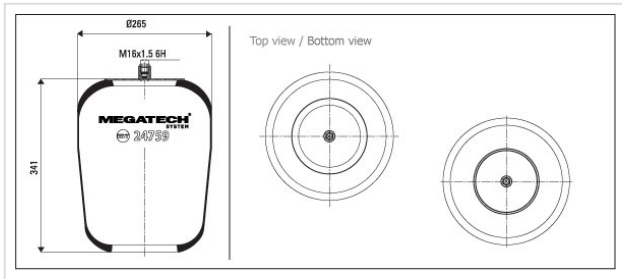

24759 P02 Air Spring With Top Plate

24759 P02

Air Spring With Top Plate

VEHICLE

OE