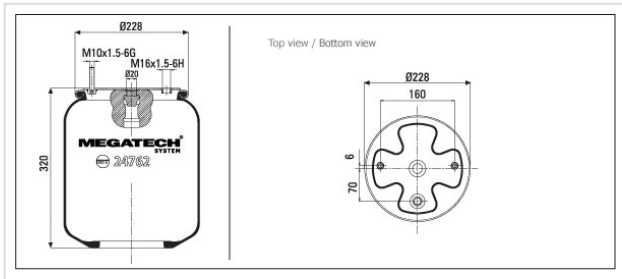

# 24762 P Air Spring With Top Plate

**24762 P**

**Air Spring With Top Plate**

**VEHICLE**

**OE**