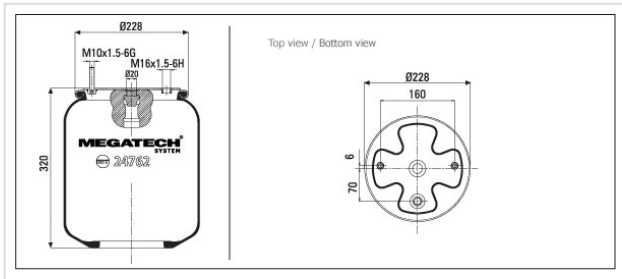

24762 P Air Spring With Top Plate

24762 P

Air Spring With Top Plate

VEHICLE

OE