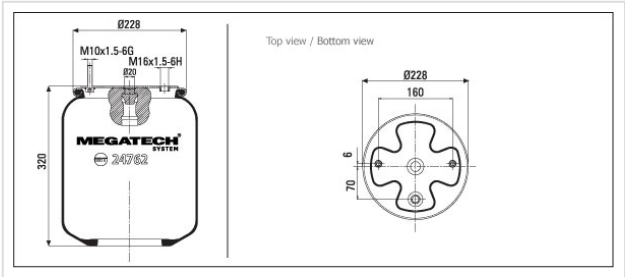

# 24762 P Air Spring With Top Plate

## 24762 P

Air Spring With Top Plate

VEHICLE

OE